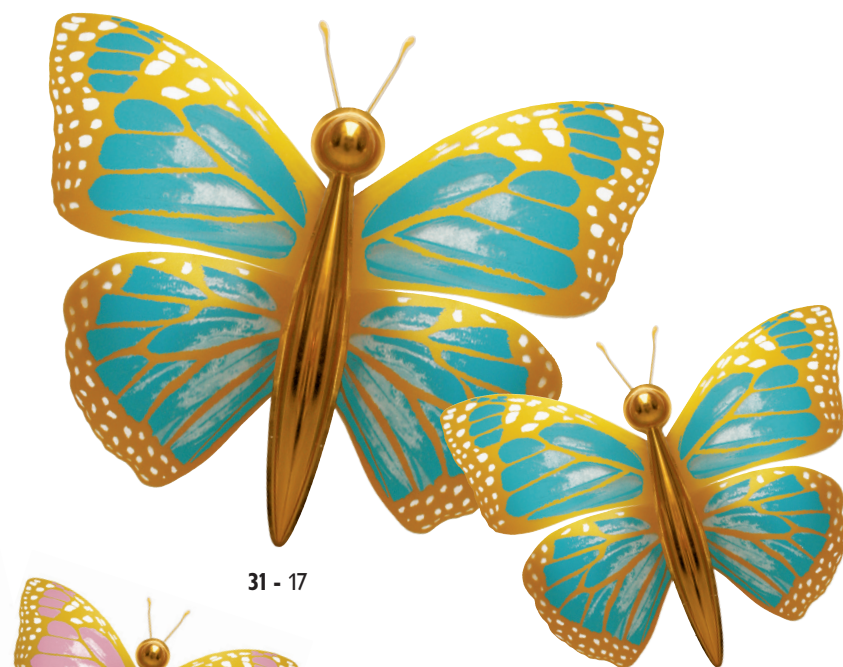

Farfalle grandi 3D

3D Big butterflies
3D Grandes papillons

Dimensioni	
Dimensions	
31	180 x 24 x 220 cm
31S	107 x 16 x 120 cm

31S - 17

Kit Cioccolate New

New pendants kit
Kit pendentifs nouveaux

Dimensioni	
Dimensions	
26K2	Kit 2 pz.-pcs. 178 x 28 x 24 cm 102 x 15 x 14 cm

Colori disponibili
da Catalogo.

Colors are available
as catalogue.

Couleurs disponibles
par le catalogue.

Kit Fiori 3D

3D flowers kit
Kit Fleurs 3D

Dimensioni	
Dimensions	
335K2	Kit 2 pz.-pcs. ø 35 x 18 cm ø 17 x 15 cm

Colori disponibili
da Catalogo.

Colors are available
as catalogue.

Couleurs disponibles
par le catalogue.

Struttura Ramo

Structure de branche
Branch structure

Dimensioni	
Dimensions	
336	Kit 2 pz.-pcs. 140 x 110 cm

Struttura ramo in ferro componibile,
per fiori e stelle di Natale,
verniciato colore oro.

Il ramo è composto da due pezzi
che possono essere assemblati
in un unico pezzo.

Structure guirlande en fer modulable
pour fleurs et étoiles de Noël laqué en or.

La structure de branche est composée
de deux pièces qui peuvent être assemblés
en un seul pièce.

Iron garland structure modular for flowers
and Christmas stars, painted in gold colour.

The branch structure is composed of two
parts that can be assembled in one piece.