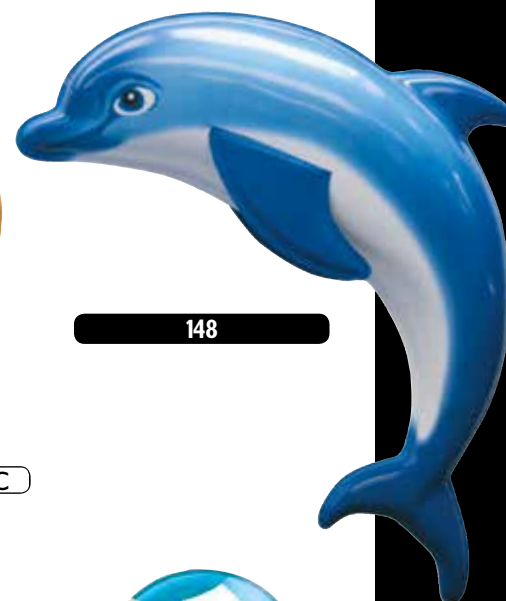

Delfino

Dolphin
Dauphin

Dimensioni

Dimensions

148 80 x 80 x 30 cm

148

Conchiglie

Sea-shell
Coquillage