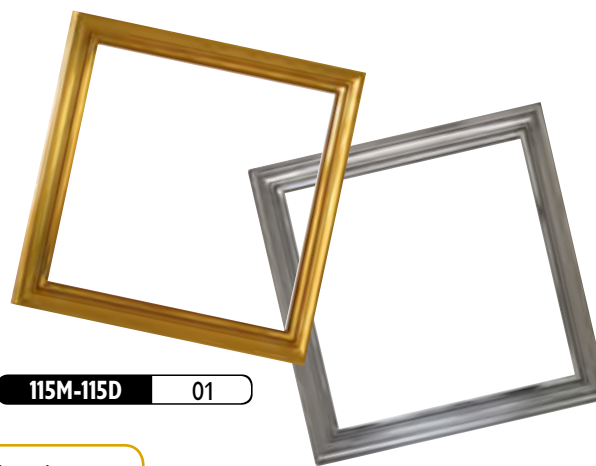

### Dimensioni

Dimensions

115M

80 x 80 x 5 cm  
monofacciale - single faced  
mono face

115D

80 x 80 x 10 cm  
bifacciale - double faced  
double face

115M-115D 01

115M-115D 02